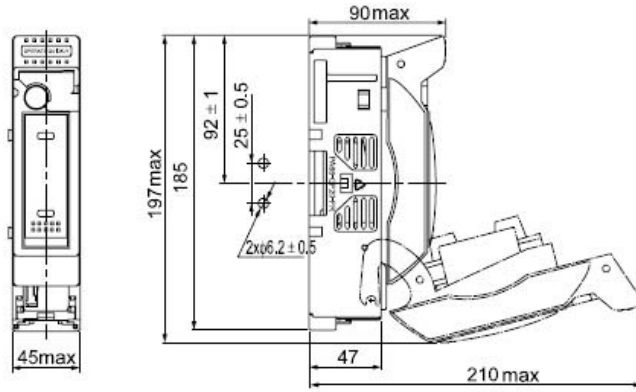

Parameter Feature Outline Curve

图 15.3 MRO.H1(DR1)-160/1

浙江明熔电器 中国驰名商标

图 15.4 MRO.H1(DR1)-160 MRO.H1(DR1)-160/4

About Mingrong

- Company Profile
- Development
- Organization
- President address

News and media