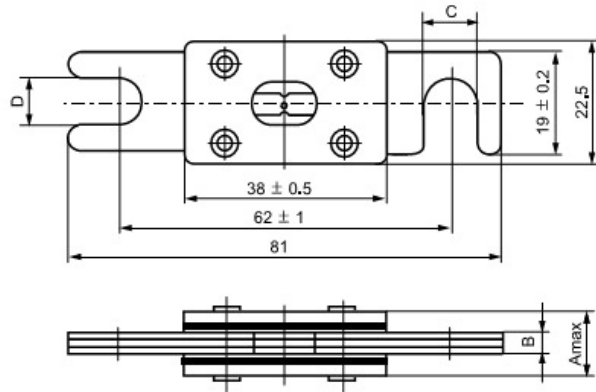

Figure 16.2

About Mingrong

- Company Profile
- Development
- Organization
- President address

News and media

- Company news
- Enterprise video
- Exhibition information

Products and Services

- Fuse links
- Bole connected fuse links
- Fuse bases
- Fuse alarms
- Fuse carriers
- Combinating electric of fuse
- Automobile Fuse
- High voltage fuse

Support

- Customer Service Center
- Customer complaints
- Marketing network
- Technical FAQ
- Download

Jobs

- Talent concept
- Recruitment information
- Recruitment line

Contact Us

- Regions
- Contact
- Sitemap